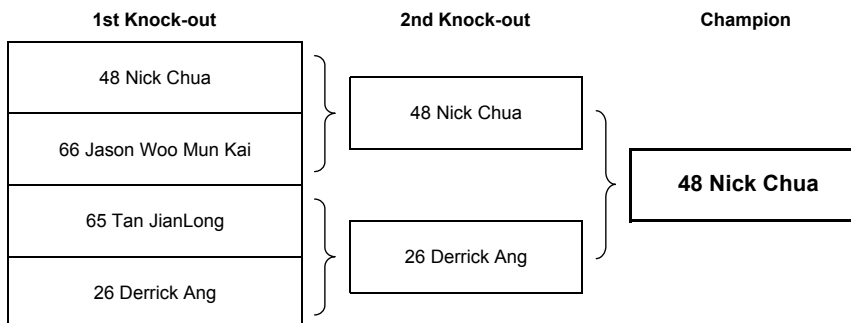

Singapore Motor Sports Association

Sprints 2007

Round 3 - 16 Sept 2007

NA Class

Knock Out Stage - Presentation (NA Class)

C/NO.	DRIVER	VEHICLE	CLASS
48	Nick Chua	Honda Integra DC 5	20A
6	Yap Chee Mun	Honda Integra DC 5	20A
66	Jason Woo Mun Kai	Honda Civic EG 6	19
18	Jaron Ranz	Honda Civic EK 4	20A
65	Tan JianLong	Honda Civic EK 4	19
8	Teh Kiam Tiong	Honda Civic EG 6	20A
26	Derrick Ang	Honda Civic EK 4	20A
21	Henry Tan Wai Mun	Honda Integra DC 5	20A

Turbo Class

Knock Out Stage - Presentation (Turbo Class)

C/NO.	DRIVER	VEHICLE	CLASS
98	Lim Lean Tiek	Subaru Wrx Sti	20B
85	Saravanan Rajamanickam	Subaru Wrx Sti	20B
49	Eugene Wu	Mitsubishi Evo 6 TME	20B
78	Darren Ong	Mitsubishi Evo 9 RS	20B
87	Melvin Ong Wee Sen	Mitsubishi Evo 8	20B
12	Terence Soh	Mitsubishi Evo 8	20B
1	Wong Teck Yew	Mitsubishi Evo 8 MR-RS	20B
15	Ricky Choo	Mitsubishi Evo 9 GT	20B