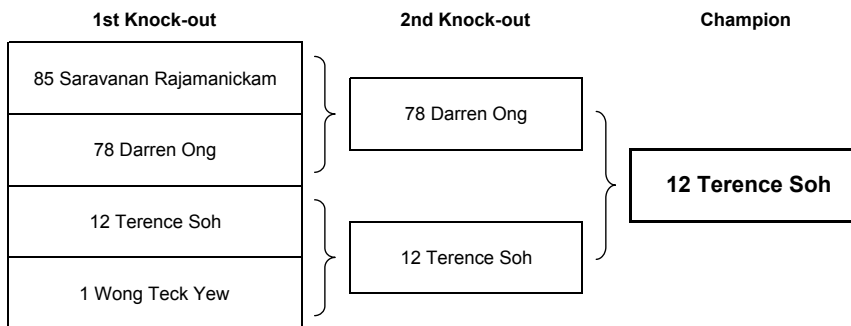

Singapore Motor Sports Association

Sprints 2007

Round 3 - 16 Sept 2007

NA Class

Knock Out Stage - Presentation (NA Class)

C/NO.	DRIVER	VEHICLE	CLASS
48	Nick Chua	Honda Integra DC 5	20A
6	Yap Chee Mun	Honda Integra DC 5	20A
66	Jason Woo Mun Kai	Honda Civic EG 6	19
18	Jaron Ranz	Honda Civic EK 4	20A
65	Tan JianLong	Honda Civic EK 4	19
8	Teh Kiam Tiong	Honda Civic EG 6	20A
26	Derrick Ang	Honda Civic EK 4	20A
21	Henry Tan Wai Mun	Honda Integra DC 5	20A

Turbo Class

Knock Out Stage - Presentation (Turbo Class)

C/NO.	DRIVER	VEHICLE	CLASS
98	Lim Lean Tiek	Subaru Wrx Sti	20B
85	Saravanan Rajamanickam	Subaru Wrx Sti	20B
49	Eugene Wu	Mitsubishi Evo 6 TME	20B
78	Darren Ong	Mitsubishi Evo 9 RS	20B
87	Melvin Ong Wee Sen	Mitsubishi Evo 8	20B
12	Terence Soh	Mitsubishi Evo 8	20B
1	Wong Teck Yew	Mitsubishi Evo 8 MR-RS	20B
15	Ricky Choo	Mitsubishi Evo 9 GT	20B