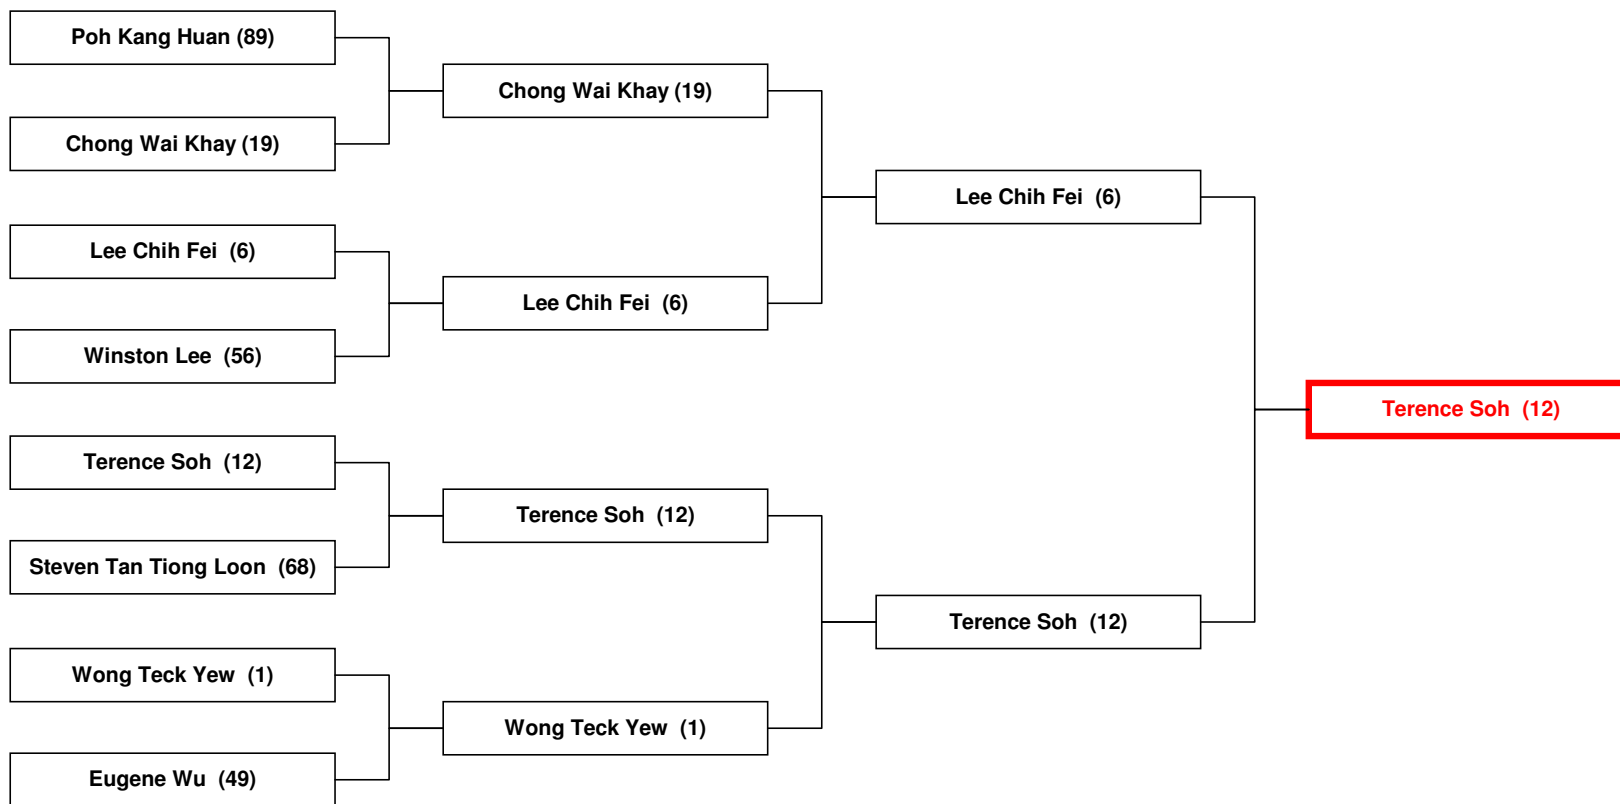

Singapore Motor Sports Association

MPT 300M Sprint Challenge (4th Aug 2007) Eliminator 4WD Results

Affiliated to:

FÉDÉRATION INTERNATIONALE
DE L'AUTOMOBILE

COMMISSION INTERNATIONALE
DE KARTING-FIA

FÉDÉRATION INTERNATIONALE
DE MOTOCYCLISME

20 Maxwell Road #10-18 Maxwell House Singapore 069113 Tel 6 227 7889 Fax 6 227 0911 website: www.smsa.org.sg email: smsa@pacific.net.sg